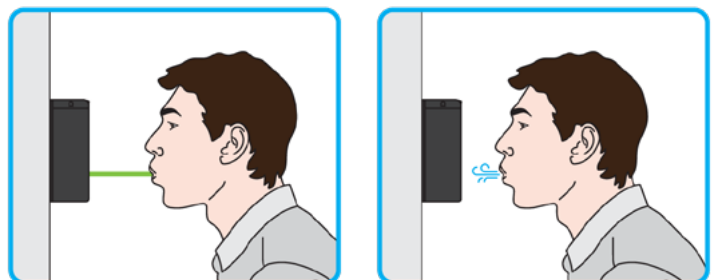

Program Uses

- Ideal for non-regulated workplace testing, the BreathLogix breath alcohol tester is able to screen employees, contractors, or visitors as part of security and access control protocols, or to screen employees before they start work.
- Use BreathLogix in probations, 24/7 sobriety programs or in shelters to initiate unmanned testing.