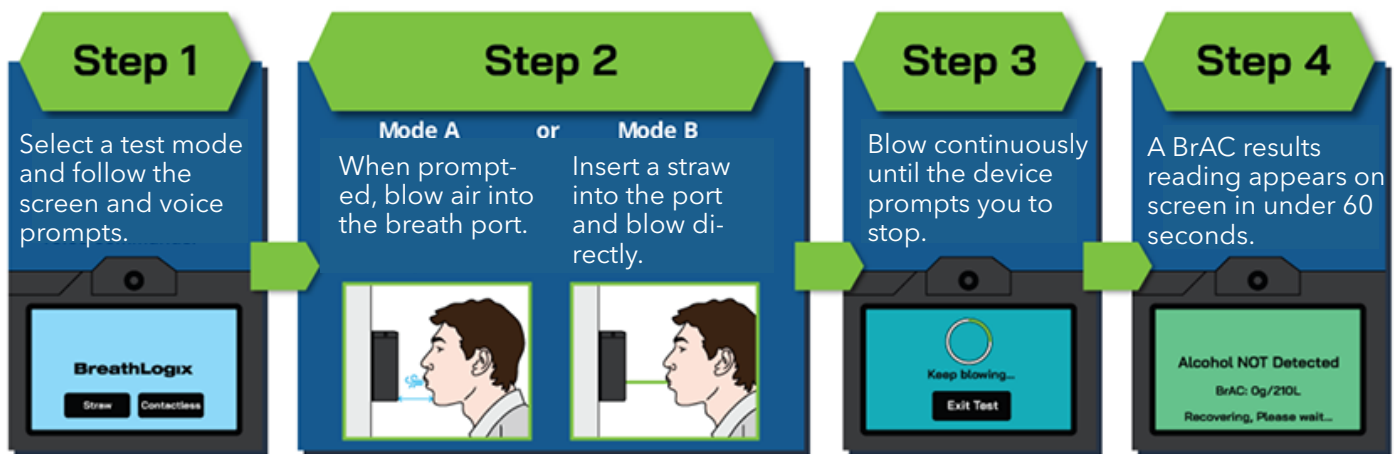

The intuitive touch screen display and audio prompts guide the individual through a self-test, saving an organization valuable time and money in resource allocation.

A camera captures the individual's image at the start of the test and as they provide a breath sample, providing a complete chain of custody.

Program Uses

- Ideal for non-regulated workplace testing, the BreathLogix breath alcohol tester is able to screen employees, contractors, or visitors as part of security and access control protocols, or to screen employees before they start work.
- Use BreathLogix in probations, 24/7 sobriety programs or in shelters to initiate unmanned testing.

FEATURES

- Audio and visual prompts administer self-tests
- Camera captures test subject's images providing a complete chain of custody
- Delivers Pass/Fail results and a three-digit BrAC level
- Email and text notifications of test results
- Wi-Fi and Bluetooth enabled
- Internal data storage or upload to cloud-based data management
- USB port to download test records
- Optional integration hub allows for integration with other security devices
- Optional thermal printer
- Mount it to a wall or on the optional stand

Standard Equipment:

- 5" touchscreen display
- Built-in camera and speakers
- WiFi, Bluetooth enabled
- USB port
- Internal memory
- Pre-calibrated fuel cell cartridge
- Cloud database and SMS text/email notifications are added features