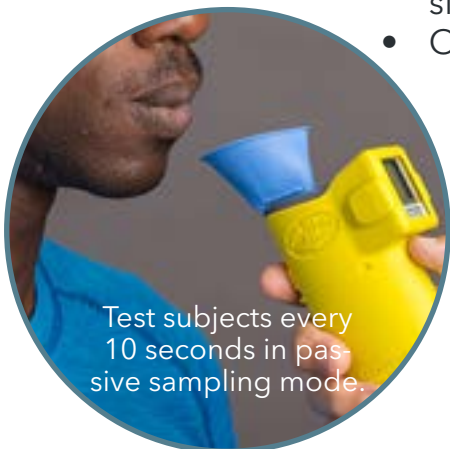

ALCO-SENSOR FST

Evidential Breath Alcohol Tester

Evidential accuracy in the palm of your hand.

The Alco-Sensor FST is approved by the U.S. Dept. of Transportation as an evidential breath testing device and is trusted worldwide by law enforcement agencies as a preliminary breath tester of choice. Easy-to-use and durable, the Alco-Sensor FST provides reliable results for a more accurate, more defensible testing program.

- Accuracy exceeds +/- .005 at .100 BrAC
- Automatic breath sampling feature captures a deep lung breath sample
- Manual breath sampling is available in shy lung situations or when a subject is uncooperative
- Intuitive testing menus guide the operator through a test sequence, reducing operator errors
- Passive testing mode allows you to screen many people quickly for alcohol and is ideal for large events or roadside screening situations
- One-handed operation is valuable for law enforcement officers

Test subjects every 10 seconds in passive sampling mode.

ALCOPRO
DRUG & ALCOHOL TESTING PRODUCTS

SPECIFICATIONS

Sensor Type:	Electrochemical Oxidation	Calibration:	Microprocessor controlled using gas or wet bath simulator
Measurement Range:	.000 - .040 BrAC	Memory:	Last test
Breath Sampling:	Automatic with manual over-ride	Print Capability:	No
Results Response Time:	5 - 10 sec.	Computer Capability:	No
Power:	2 AA batteries (included)	Operating Temperature:	0 - 50° celcius
Test Modes:	Direct (mouthpiece); Passive (sampling cup)	Size:	5" x 2.5" (6 oz)
Warranty:	One year parts and labor	View our device operation, calibration and accuracy check videos online	