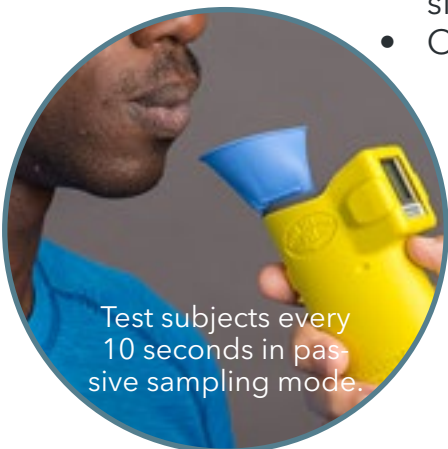

# ALCO-SENSOR FST

Evidential Breath Alcohol Tester

Evidential accuracy in the palm of your hand.

The Alco-Sensor FST is approved by the U.S. Dept. of Transportation as an evidential breath testing device and is trusted worldwide by law enforcement agencies as a preliminary breath tester of choice. Easy-to-use and durable, the Alco-Sensor FST provides reliable results for a more accurate, more defensible testing program.

- Accuracy exceeds +/- .005 at .100 BrAC
- Automatic breath sampling feature captures a deep lung breath sample
- Manual breath sampling is available in shy lung situations or when a subject is uncooperative
- Intuitive testing menus guide the operator through a test sequence, reducing operator errors
- Passive testing mode allows you to screen many people quickly for alcohol and is ideal for large events or roadside screening situations
- One-handed operation is valuable for law enforcement officers